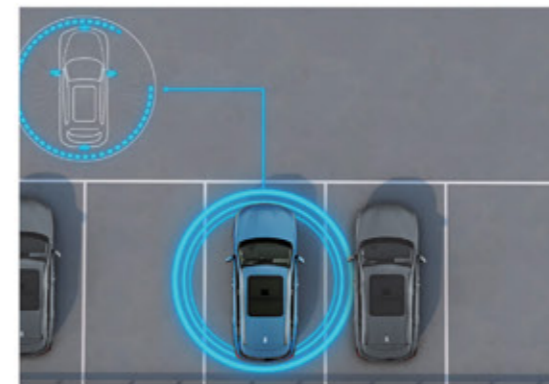

360 PANORAMIC IMAGE