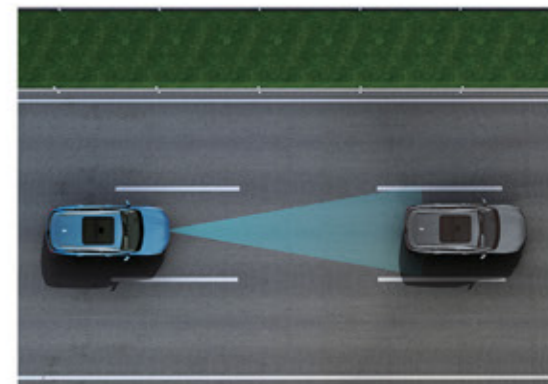

ADAPTIVE CRUISE CONTROL